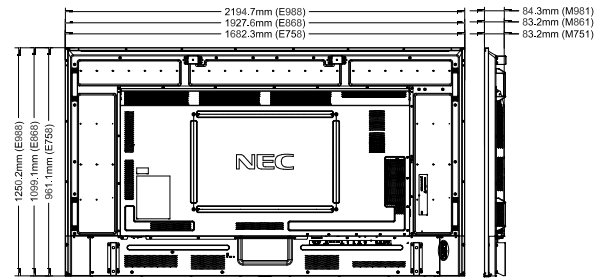

MODEL		E758	E868	E988	
LCD	Panel Technology	IPS			
	Size	75"	86"	98"	
	Native Resolution	3840 x 2160			
	Brightness (Typical/Minimum)	350 cd/m ²			
	Contrast Ratio (Typical)*	≥8000:1			
	Viewing Angle	178° Vert., 178° Hor. (89U/89D/89L/89R) @ CR>10			
	Aspect Ratio	16:9			
	Color Gamut	72% NTSC		70% NTSC	
	Displayable Colors	Over 1.07 Billion (10bit)			
	Orientation	Landscape and Portrait			
	Panel Haze (%)	25%		28%	
	CONNECTIVITY	Input Terminals	Digital	HDMI (2.0 x 3 with HDCP 2.2)	
Analog			VGA 15-pin D-Sub, Stereo Mini Jack 3.5mm		
Audio			Digital Audio through HDMI x 3, Stereo Mini Jack		
External Control			RS-232C, LAN (100Mb) with limitation		
Data			USB 2.0 (Media Player Auto Playback), USB Type-C x 1		
Output Terminals		Audio	Headphone out (Mini Jack)	Line Out (Mini Jack)	
		USB Type-C Power Delivery	5V/3A		
POWER CONSUMPTION	On (Typ/Max Brightness/All Max)	145W/180W/250W	205W/255W/330W	200W/275W/350W	
	Network Standby	2W			
	Normal Standby	0.5W			
	Current Rating	1.2A - 2.8A @ 100V - 240V	1.5A - 3.7A @ 100V - 240V	1.6A - 3.9A @ 100V - 240V	
	Speaker Rating	Integrated 10W x 10W			
PHYSICAL SPECIFICATIONS	Bezel Width (L/R, T/B)	14.3 x 14.3 x 14.3 x 14.8mm		15.9 x 15.9 x 15.9 x 15.9	
	Net Dimensions (Without stand; W x H x D)	1682.30 x 961.10 x 83.2mm	1929.60 x 1099.10 x 83.2mm	2194.70 x 1250.20 x 84.3mm	
	Net Weight (Without Stand)	36.30kg	46.0kg	65.4kg	
	VESA Hole Configuration	600 x 400mm (M8)			
SENSORS	Ambient Light Sensor	Integrated			
	Temperature Sensor	Internal Sensors			
ENVIRONMENTAL CONDITIONS	Operating Temperature	32-104°F / 0-40°C			
	Operating Humidity	20-80%			
	Operating Altitude	3000m			
ADDITIONAL FEATURES	Integrated USB Media Player, Variable picture modes (Dynamic/Standard/Energy Savings/Conferencing/HighBright/Custom/HDR), Advanced Video/Audio Settings, Wake on Video Signal, HDR 10 Support, Variable Sound Modes (Standard/Music/Movie/Custom), CEC Communication, First and Custom Detect Options, Sleep Timer, Built-In closed captioning, Integrated Ambient Light Sensor, Integrated Temperature Sensors, Local Dimming, Power USB (5V/3A)Amx/CEC/Crestion Connected SupportJoy Stick (Key Guide)NaViSet Administrator 2 CompatibleLAN or RS232 Communication (limited), USB-C Port for power delivery				
ENERGY STAR	8.0				
SHIPS WITH	Power Cord, 3.0m HDMI Cable, Wireless Remote Control, Batteries, Setup Manual,				
Optional Speakers		N/A		SP-RM3A	
Optional Stand				ST-801	